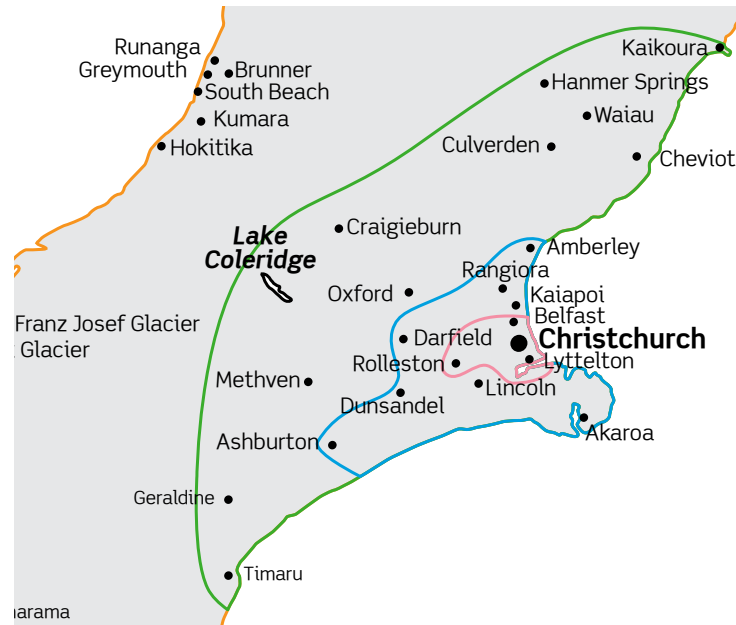

Local & Shorthaul delivery

Zone 1 - Local Metro*	
	Weight KG/m³
Local Metro Small	5 kg (0.025m³)
Local Metro Large	25 kg (0.125m³)

Zone 2 - Outer Metro*	
	Weight KG/m³
Outer Metro Small	5 kg (0.025m³)
Outer Metro Large	25 kg (0.125m³)

Zone 3 - Outer Shorthaul*	
	Next working day service
	Weight KG/m³
Shorthaul Small	1 - 2 kg (0.010m³)
Shorthaul Base 15 kg	2.01 - 15 kg (0.075m³)
Shorthaul Base plus 1 Excess	15.01 - 25 kg (0.125m³)

National Satchel Range		
Product		Weight KG/m³
DL	DL satchel size: 126x240mm	0.5 (0.003m³)
A5	A5 satchel size: 190x260mm	1.0 (0.005m³)
A4	A4 satchel size: 250x325mm	2.0 (0.010m³)
A3	A3 satchel size: 325x440mm	3.0 (0.015m³)
A2	A2 satchel size: 450x610mm	5.0 (0.025m³)

National delivery

Zone 4 - Within Island*	
	Next working day service
	Weight KG/m³
Within Island Small	1 - 2 kg (0.010m³)
Within Island Base 15 kg	2.01 - 15 kg (0.075m³)
Within Island Plus 1 Excess	15.01 - 20 kg (0.100m³)
Within Island Plus 2 Excess	20.01 - 25 kg (0.125m³)

Zone 5 - Inter-Island*	
	2-3 OR next working days service available
	Weight KG/m³
Inter-Island Small	1 - 2 kg (0.010m³)
Inter-Island Base 5 kg	2.01 - 5 kg (0.025m³)
Inter-Island Base 15 kg	5.01 - 15 kg (0.075m³)
Inter-Island Base plus 1 Excess	15.01 - 20 kg (0.100m³)
Inter-Island Base plus 2 Excess	20.01 - 25 kg (0.125m³)