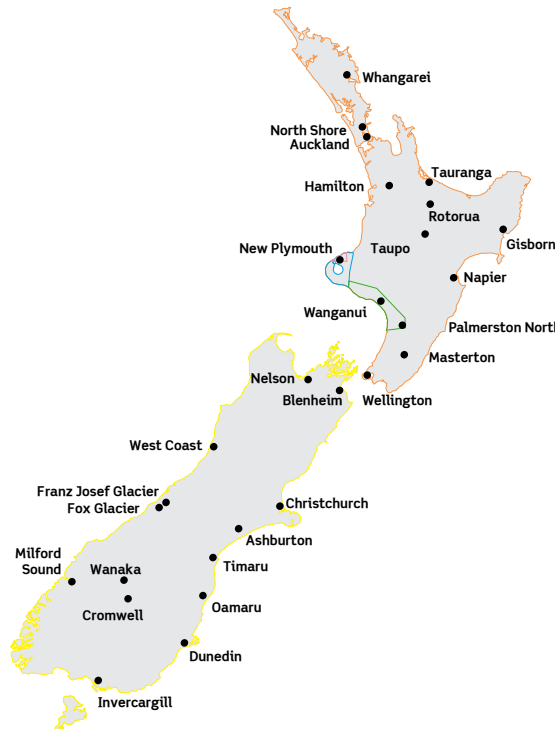

Selling online?

We can help you deliver.

We provide a convenient end-to-end solution for all your e-commerce needs. Our online customer portal allows you to manage your freight requirements on demand with features that include:

- Self service, fully electronic portal
- Simple and fast sign-up process – takes less than 10 minutes
- Print parcel labels from any printer
- Upload funds to your account instantly

Open an account today at
aramexconnect.co.nz