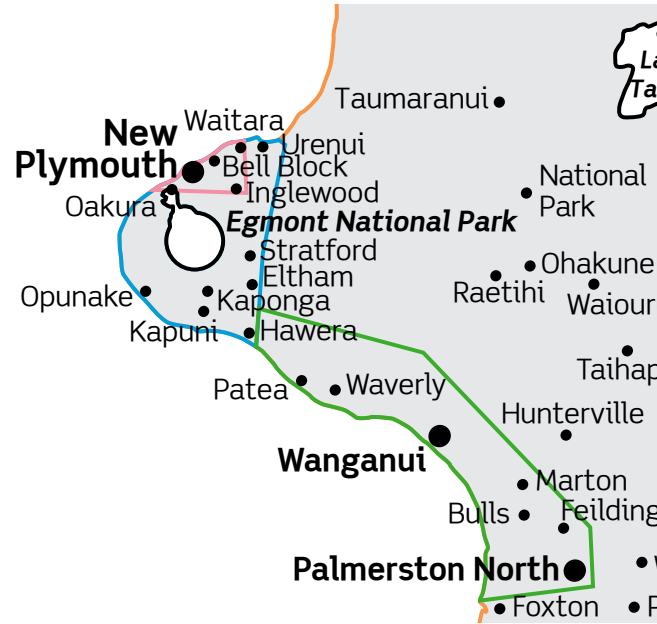

Local & Shorthaul delivery

Zone 1 - Local Metro*	
	Weight KG/m³
Local Metro Small	5 kg (0.025m³)
Local Metro Large	25 kg (0.125m³)

Zone 2 - Outer Metro*	
	Weight KG/m³
Outer Metro Small	5 kg (0.025m³)
Outer Metro Large	25 kg (0.125m³)

Zone 3 - Outer Shorthaul*	
	Next working day service
	Weight KG/m³
Shorthaul Small	1 - 2 kg (0.010m³)
Shorthaul Base 15 kg	2.01 - 15 kg (0.075m³)
Shorthaul Base plus 1 Excess	15.01 - 25 kg (0.125m³)

National Satchel Range		
Product		Weight KG/m³
DL	DL satchel size: 126x240mm	0.5 (0.003m³)
A5	A5 satchel size: 190x260mm	1.0 (0.005m³)
A4	A4 satchel size: 250x325mm	2.0 (0.010m³)
A3	A3 satchel size: 325x440mm	3.0 (0.015m³)
A2	A2 satchel size: 450x610mm	5.0 (0.025m³)

National delivery

Zone 4 - Within Island*	
	Next working day service
	Weight KG/m³
Within Island Small	1 - 2 kg (0.010m³)
Within Island Base 10 kg	2.01 - 10 kg (0.075m³)
Within Island Plus 1 Excess	10.01 - 15 kg (0.075m³)
Within Island Plus 2 Excess	15.01 - 20 kg (0.100m³)
Within Island Plus 3 Excess	20.01 - 25 kg (0.125m³)

Zone 5 - Inter-Island*	
	2-3 OR next working days service available
	Weight KG/m³
Inter-Island Small	1 - 2 kg (0.010m³)
Inter-Island Base 5 kg	2.01 - 5 kg (0.025m³)
Inter-Island Base 10 kg	5.01 - 10 kg (0.050m³)
Inter-Island Base plus 2 Excess	10.01 - 15 kg (0.075m³)
Inter-Island Base plus 4 Excess	15.01 - 20 kg (0.100m³)
Inter-Island Base plus 6 Excess	20.01 - 25 kg (0.125m³)