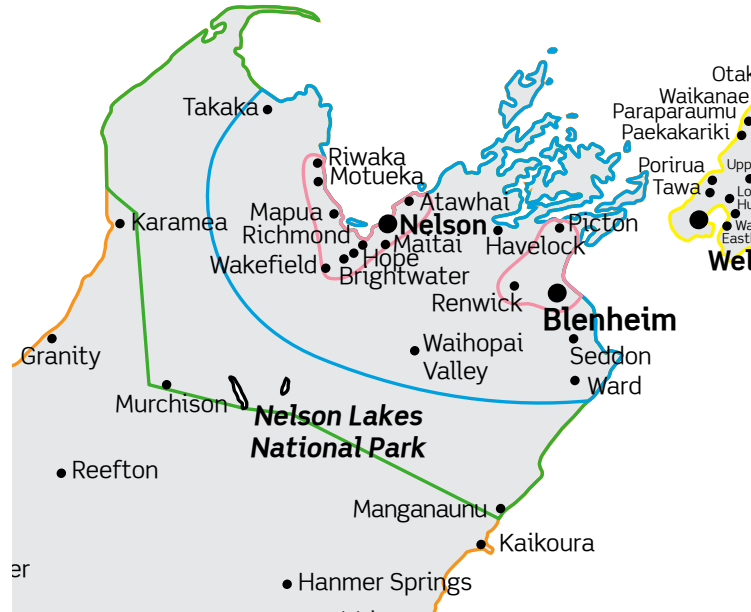

Local & Shorthaul delivery

Zone 1 - Local Metro*	
	Weight KG/m³
Local Metro Small	5 kg (0.025m³)
Local Metro Large	25 kg (0.125m³)

Zone 2 - Outer Metro*	
	Weight KG/m³
Outer Metro Small	5 kg (0.025m³)
Outer Metro Large	25 kg (0.125m³)

Zone 3 - Outer Shorthaul*		Next working day service
	Weight KG/m³	
Shorthaul Small	1 - 2 kg (0.010m³)	
Shorthaul Base 15 kg	2.01 - 15 kg (0.075m³)	
Shorthaul Base plus 1 Excess	15.01 - 25 kg (0.125m³)	

National Satchel Range		
Product		Weight KG/m³
DL	DL satchel size: 126x240mm	0.5 (0.003m³)
A5	A5 satchel size: 190x260mm	1.0 (0.005m³)
A4	A4 satchel size: 250x325mm	2.0 (0.010m³)
A3	A3 satchel size: 325x440mm	3.0 (0.015m³)
A2	A2 satchel size: 450x610mm	5.0 (0.025m³)

National delivery

Zone 4 - Within Island*		Next working day service
	Weight KG/m³	
Within Island Small	1 - 2 kg (0.010m³)	
Within Island Base 15 kg	2.01 - 15 kg (0.075m³)	
Within Island Base plus 1 Excess	15.01 - 20 kg (0.100m³)	
Within Island Plus 2 Excess	20.01 - 25 kg (0.125m³)	

Zone 5 - Inter-Island*		2-3 OR next working days service available
	Weight KG/m³	
Inter Island Small	1 - 2 kg (0.010m³)	
Inter Island Base 5 kg	2.01 - 5 kg (0.025m³)	
Inter Island Base 15 kg	5.01 - 15 kg (0.075m³)	
Inter Island Base plus 1 Excess	15.01 - 20 kg (0.100m³)	
Inter Island Base plus 2 Excess	20.01 - 25 kg (0.125m³)