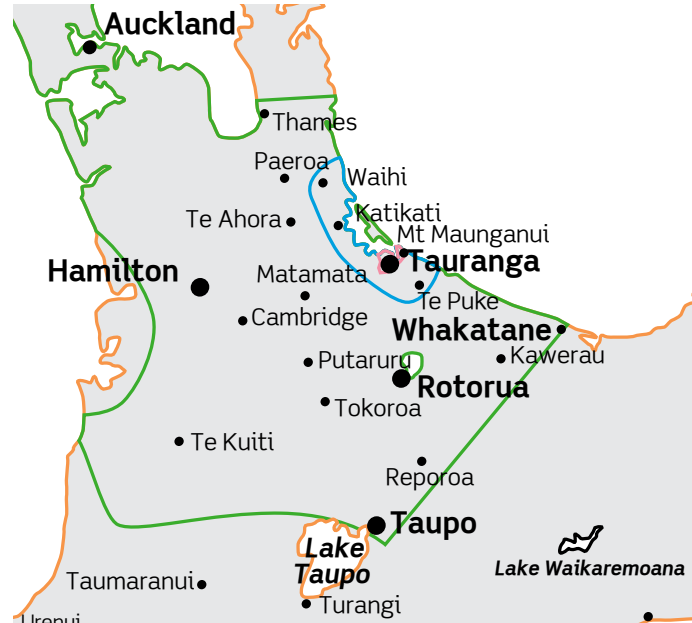

Local & Shorthaul delivery

Zone 1 - Local Metro*	
	Weight KG/m ³
Local Metro Small	5 kg (0.025m ³)
Local Metro Large	25 kg (0.125m ³)
Zone 2 - Outer Metro*	
	Weight KG/m ³
Outer Metro Small	5 kg (0.025m ³)
Outer Metro Large	25 kg (0.125m ³)
Zone 3 - Outer Shorthaul*	
	Next working day service
	Weight KG/m ³
Shorthaul Small	1 - 2 kg (0.010m ³)
Shorthaul Base 15 kg	2.01 - 15 kg (0.075m ³)
Shorthaul Base plus 1 Excess	15.01 - 25 kg (0.125m ³)