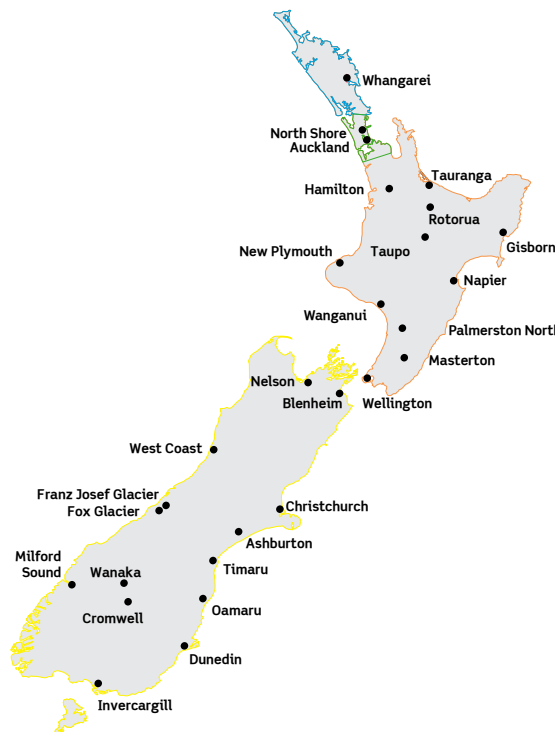

Selling online?

We can help you deliver.

We provide a convenient end-to-end solution for all your e-commerce needs. Our online customer portal allows you to manage your freight requirements on demand with features that include:

- Self service, fully electronic portal
- Simple and fast sign-up process – takes less than 10 minutes
- Print parcel labels from any printer
- Upload funds to your account instantly

Open an account today at aramexconnect.co.nz