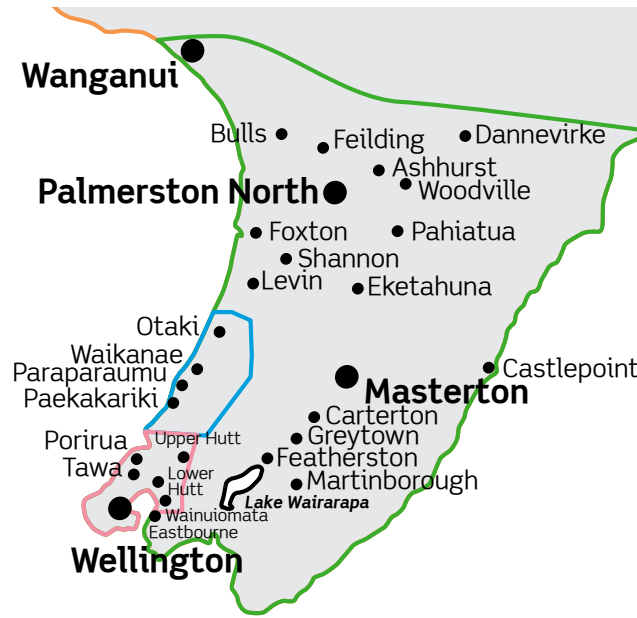

Local & Shorthaul delivery

Zone 1 - Local Metro*	
	Weight KG/m³
Local Metro Small	5 kg (0.025m³)
Local Metro Large	25 kg (0.125m³)

Zone 2 - Outer Metro*	
	Weight KG/m³
Outer Metro Small	5 kg (0.025m³)
Outer Metro Large	25 kg (0.125m³)

Zone 3 - Outer Shorthaul*		Next working day service
	Weight KG/m³	
Shorthaul Small	1 - 2 kg (0.010m³)	
Shorthaul Base 15 kg	2.01 - 15 kg (0.075m³)	
Shorthaul Base plus 1 Excess	15.01 - 25 kg (0.125m³)	

National Satchel Range		
Product		Weight KG/m³
DL	DL satchel size: 126x240mm	0.5 (0.003m³)
A5	A5 satchel size: 190x260mm	1.0 (0.005m³)
A4	A4 satchel size: 250x325mm	2.0 (0.010m³)
A3	A3 satchel size: 325x440mm	3.0 (0.015m³)
A2	A2 satchel size: 450x610mm	5.0 (0.025m³)

National delivery

Zone 4 - Within Island*		Next working day service
	Weight KG/m³	
Within Island Small	1 - 2 kg (0.010m³)	
Within Island Base 10 kg	2.01 - 10 kg (0.075m³)	
Within Island Plus 1 Excess	10.01 - 15 kg (0.075m³)	
Within Island Plus 2 Excess	15.01 - 20 kg (0.100m³)	
Within Island Plus 3 Excess	20.01 - 25 kg (0.125m³)	

Zone 5 - Inter-Island*		2-3 OR next working days service available
	Weight KG/m³	
Inter-Island Small	1 - 2 kg (0.010m³)	
Inter-Island Base 5 kg	2.01 - 5 kg (0.025m³)	
Inter-Island Base 10 kg	5.01 - 10 kg (0.050m³)	
Inter-Island Base plus 2 Excess	10.01 - 15 kg (0.075m³)	
Inter-Island Base plus 4 Excess	15.01 - 20 kg (0.100m³)	
Inter-Island Base plus 6 Excess	20.01 - 25 kg (0.125m³)